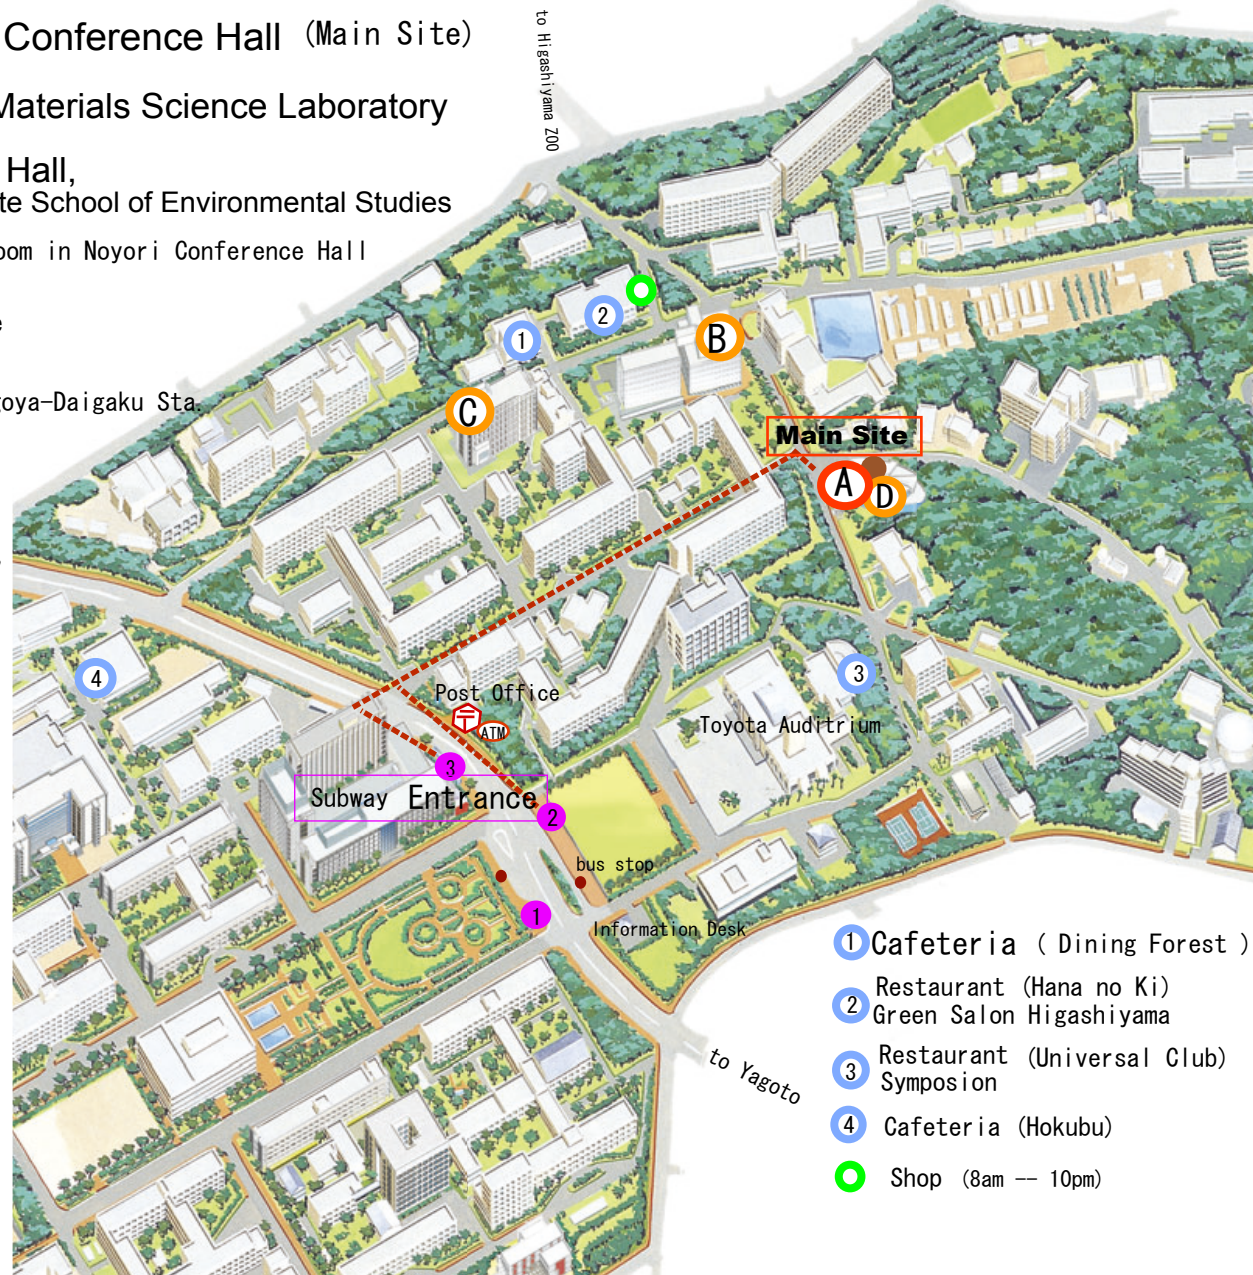

Workshop site Map

Nagoya University (Higashiyama Campus)

Hall

(A) Noyori Conference Hall (Main Site)

(B) Noyori Materials Science Laboratory

(C) Lecture Hall,
Graduate School of Environmental Studies

(D) Meeting room in Noyori Conference Hall

● LOC Office

● Subway Nagoya-Daigaku Sta.

to Motoyama

1 Cafeteria (Dining Forest)

2 Restaurant (Hana no Ki)
Green Salon Higashiyama

3 Restaurant (Universal Club)
Symposion

4 Cafeteria (Hokubu)

● Shop (8am -- 10pm)