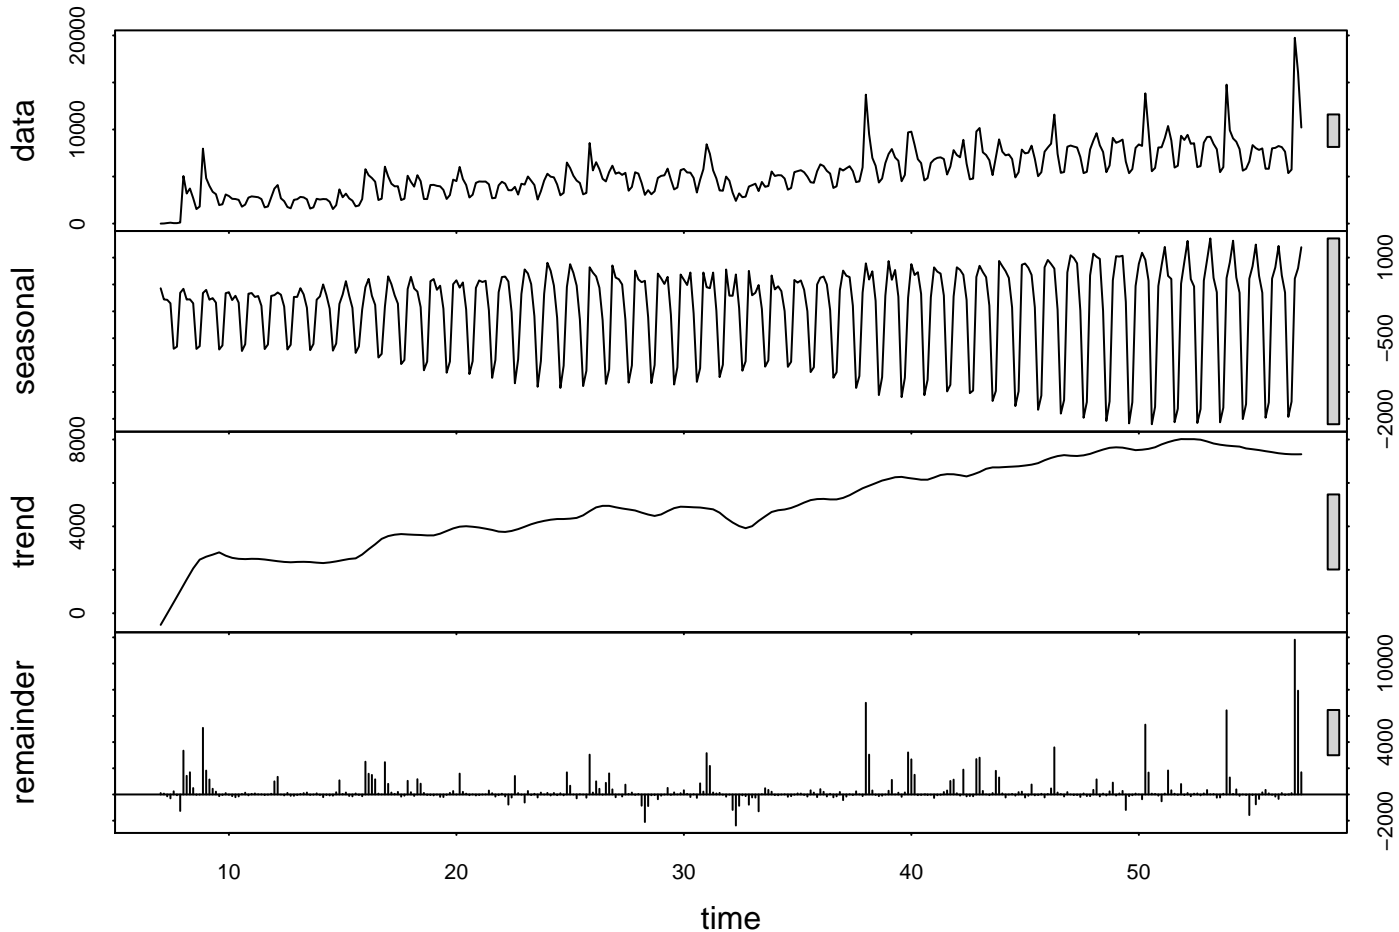

Unique Visitors to Crooked Timber, July 1st 2003 – June 16th 2004

Decomposition of Daily Time Series Data