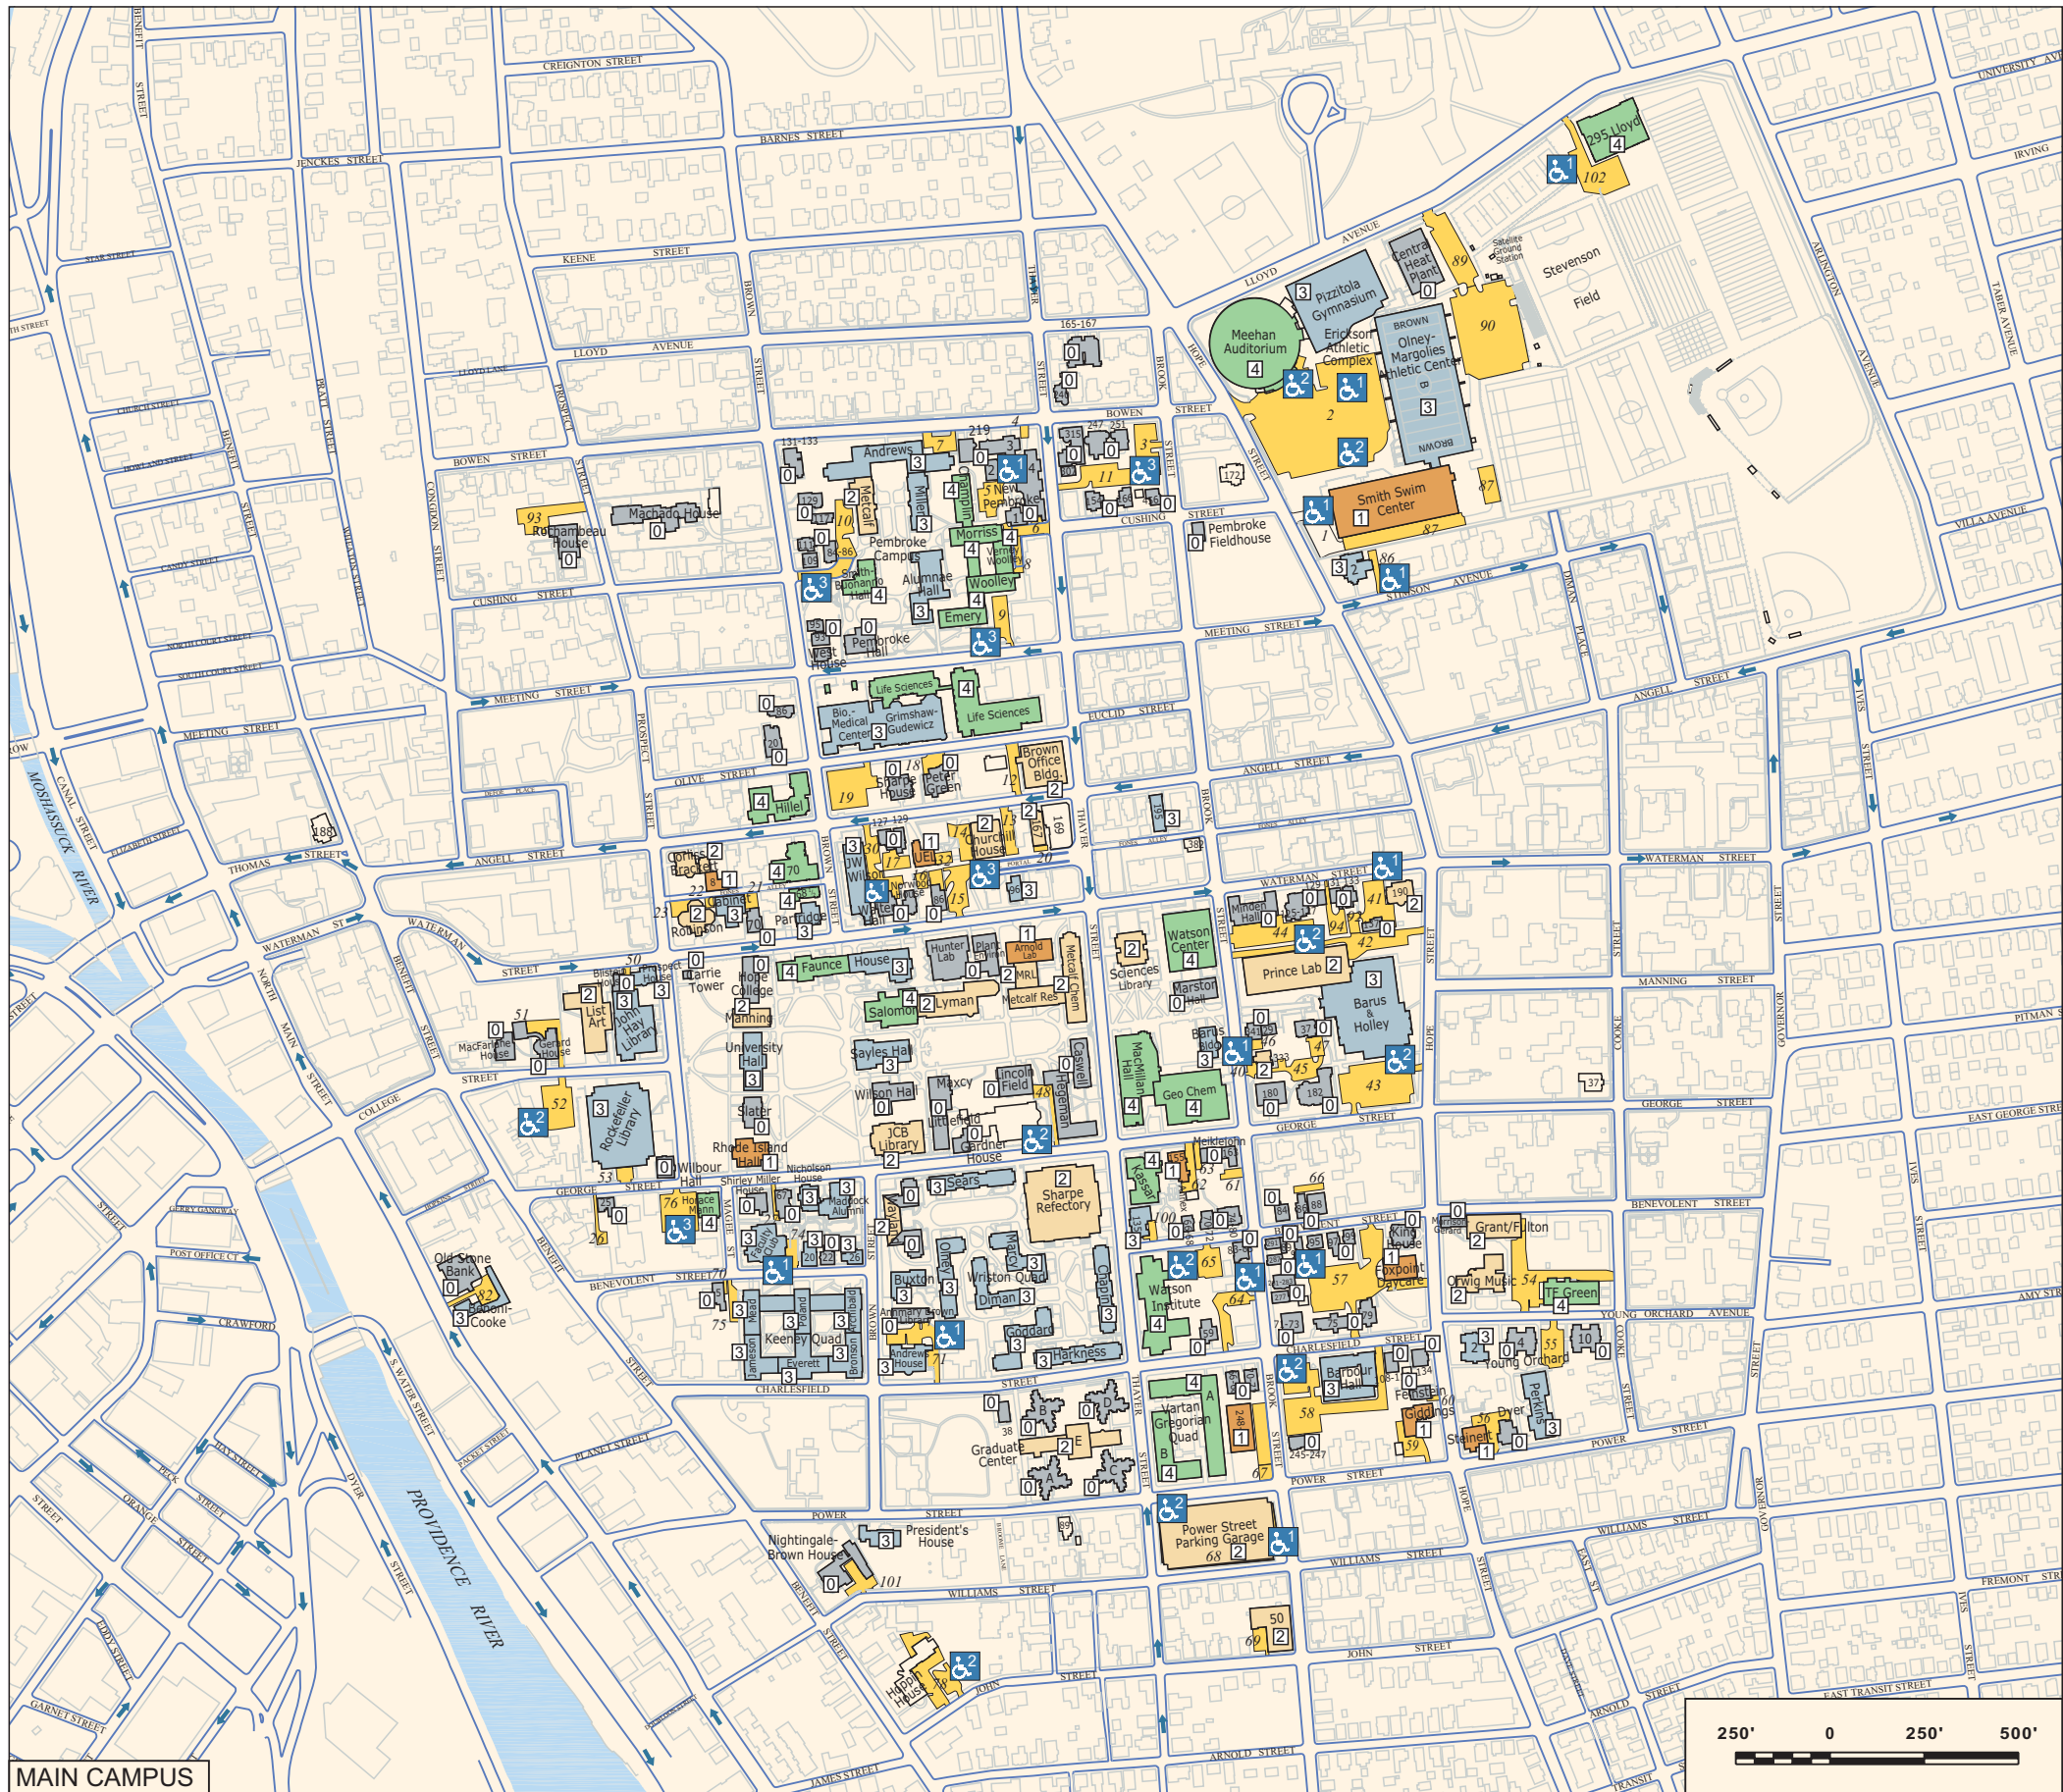

BROWN STADIUM 1" = 550'

LADD OBSERVATORY 1" = 300'

INDIA POINT 1" = 300'

JEWELRY DISTRICT 1" = 750'

MAIN CAMPUS

LEGEND

- 4** The facility is mostly accessible to a wheelchair user or person with mobility challenges.
- 3** A wheelchair user or person with mobility challenges can enter the facility, access the primary function within that facility and access the restroom facility.
- 2** A wheelchair user or person with mobility challenges can enter the facility, and access the primary function within that facility.
- 1** A wheelchair user or person with mobility challenges can enter the facility.
- 0** A physical barrier exists that would prevent a wheelchair user from entering the facility.
- #** Brown University Parking Lot (# = Parking Lot Number)
- #** Accessible Parking (# = Number of accessible spaces)