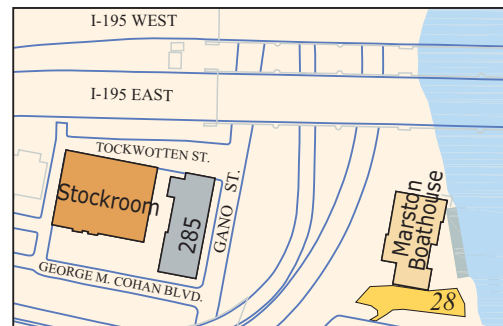

BROWN STADIUM 1" = 550'

LADD OBSERVATORY 1" = 300'

INDIA POINT 1" = 300'

JEWELRY DISTRICT 1" = 750'

MAIN CAMPUS

LEGEND

- 4** The facility is mostly accessible to a wheelchair user or person with mobility challenges.
- 3** A wheelchair user or person with mobility challenges can enter the facility, access the primary function within that facility and access the restroom facility.
- 2** A wheelchair user or person with mobility challenges can enter the facility, and access the primary function within that facility.
- 1** A wheelchair user or person with mobility challenges can enter the facility.
- 0** A physical barrier exists that would prevent a wheelchair user from entering the facility.
- #** Brown University Parking Lot (# = Parking Lot Number)
- #** Accessible Parking (# = Number of accessible spaces)