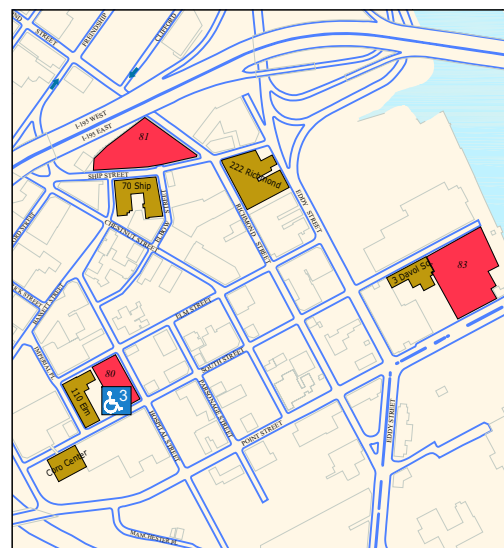

**BROWN STADIUM** 1" = 550'

**LADD OBSERVATORY** 1" = 300'

**INDIA POINT** 1" = 300'

**JEWELRY DISTRICT** 1" = 750'

- LEGEND**
- Student Parking Only  
# = Parking Lot Number
  - Faculty/Staff Parking Only  
# = Parking Lot Number
  - Faculty/Staff & Student Parking  
# = Parking Lot Number
  - Other Parking  
# = Parking Lot Number
  - Brown University Buildings
  - Accessible Parking  
# = Number of Accessible spaces