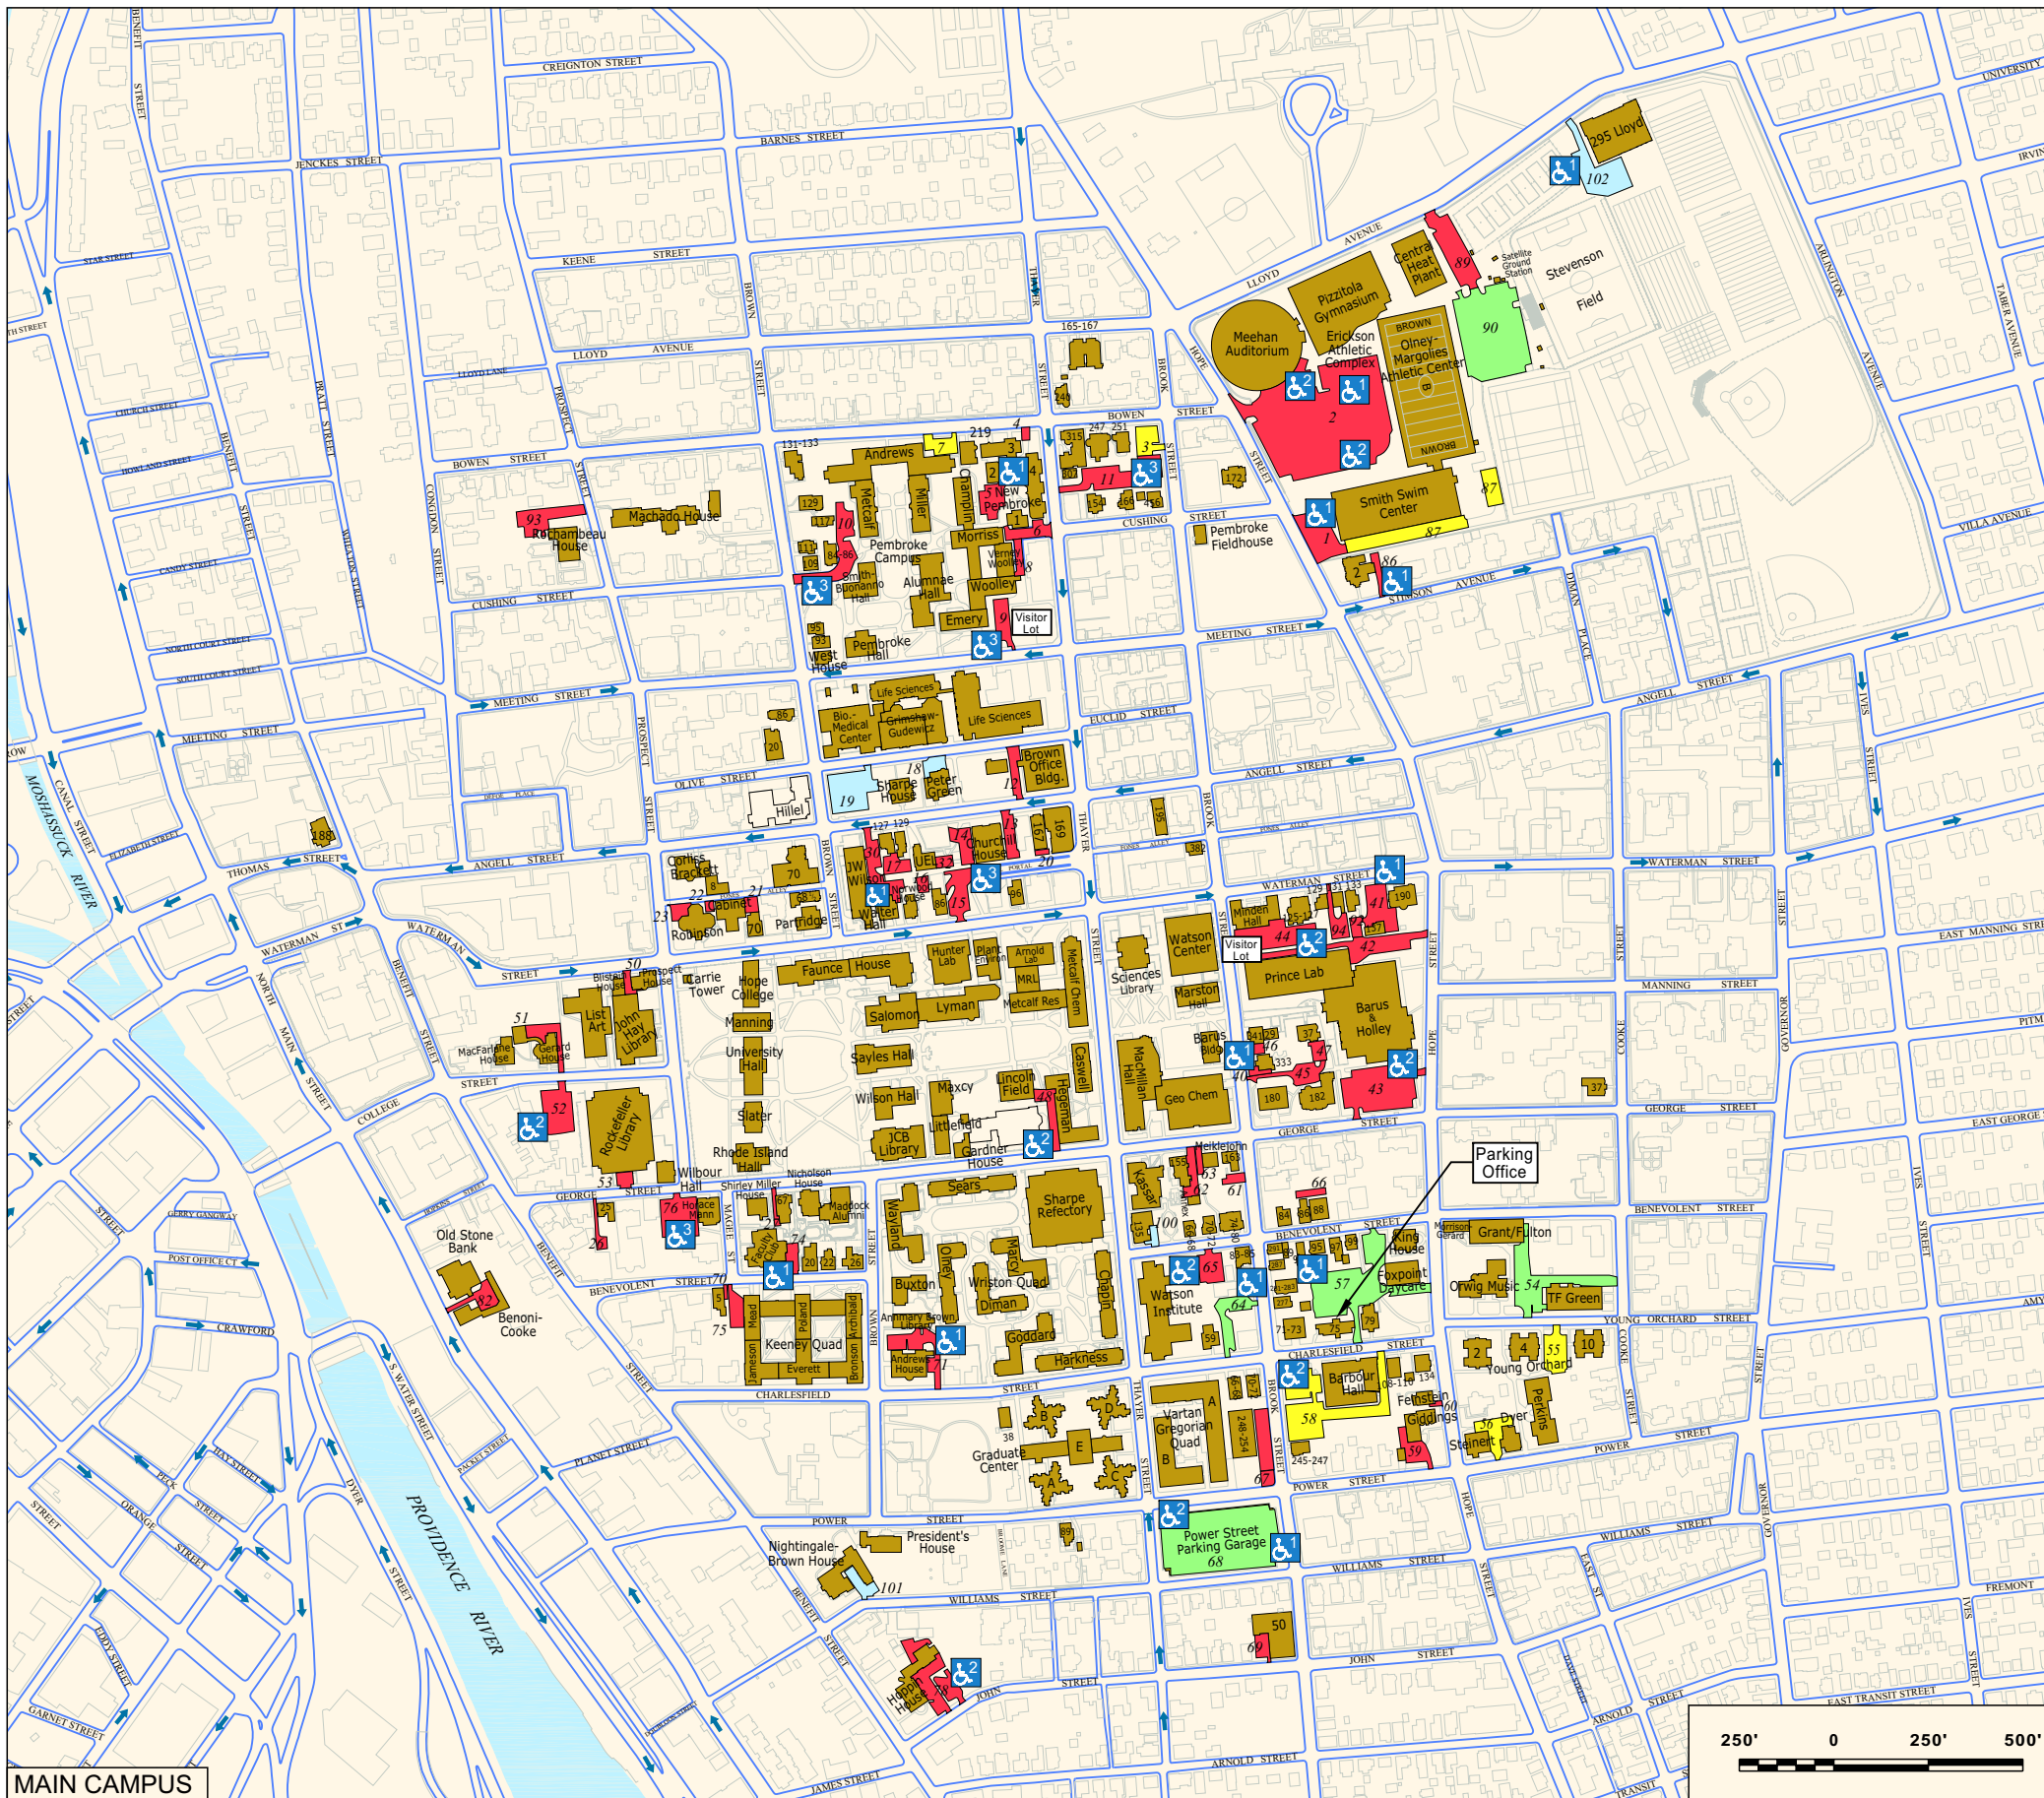

**BROWN STADIUM** 1" = 550'

**LADD OBSERVATORY** 1" = 300'

**INDIA POINT** 1" = 300'

**JEWELRY DISTRICT** 1" = 750'

- LEGEND**
- Student Parking Only  
# = Parking Lot Number
  - Faculty/Staff Parking Only  
# = Parking Lot Number
  - Faculty/Staff & Student Parking  
# = Parking Lot Number
  - Other Parking  
# = Parking Lot Number
  - Brown University Buildings
  - Accessible Parking  
# = Number of Accessible spaces