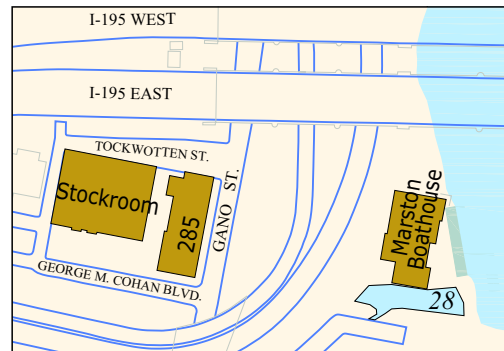

**BROWN STADIUM** 1" = 550'

**LADD OBSERVATORY** 1" = 300'

**INDIA POINT** 1" = 300'

**JEWELRY DISTRICT** 1" = 750'

- LEGEND**
- Student Parking Only  
# = Parking Lot Number
  - Faculty/Staff Parking Only  
# = Parking Lot Number
  - Faculty/Staff & Student Parking  
# = Parking Lot Number
  - Other Parking  
# = Parking Lot Number
  - Brown University Buildings
  - Accessible Parking  
# = Number of Accessible spaces