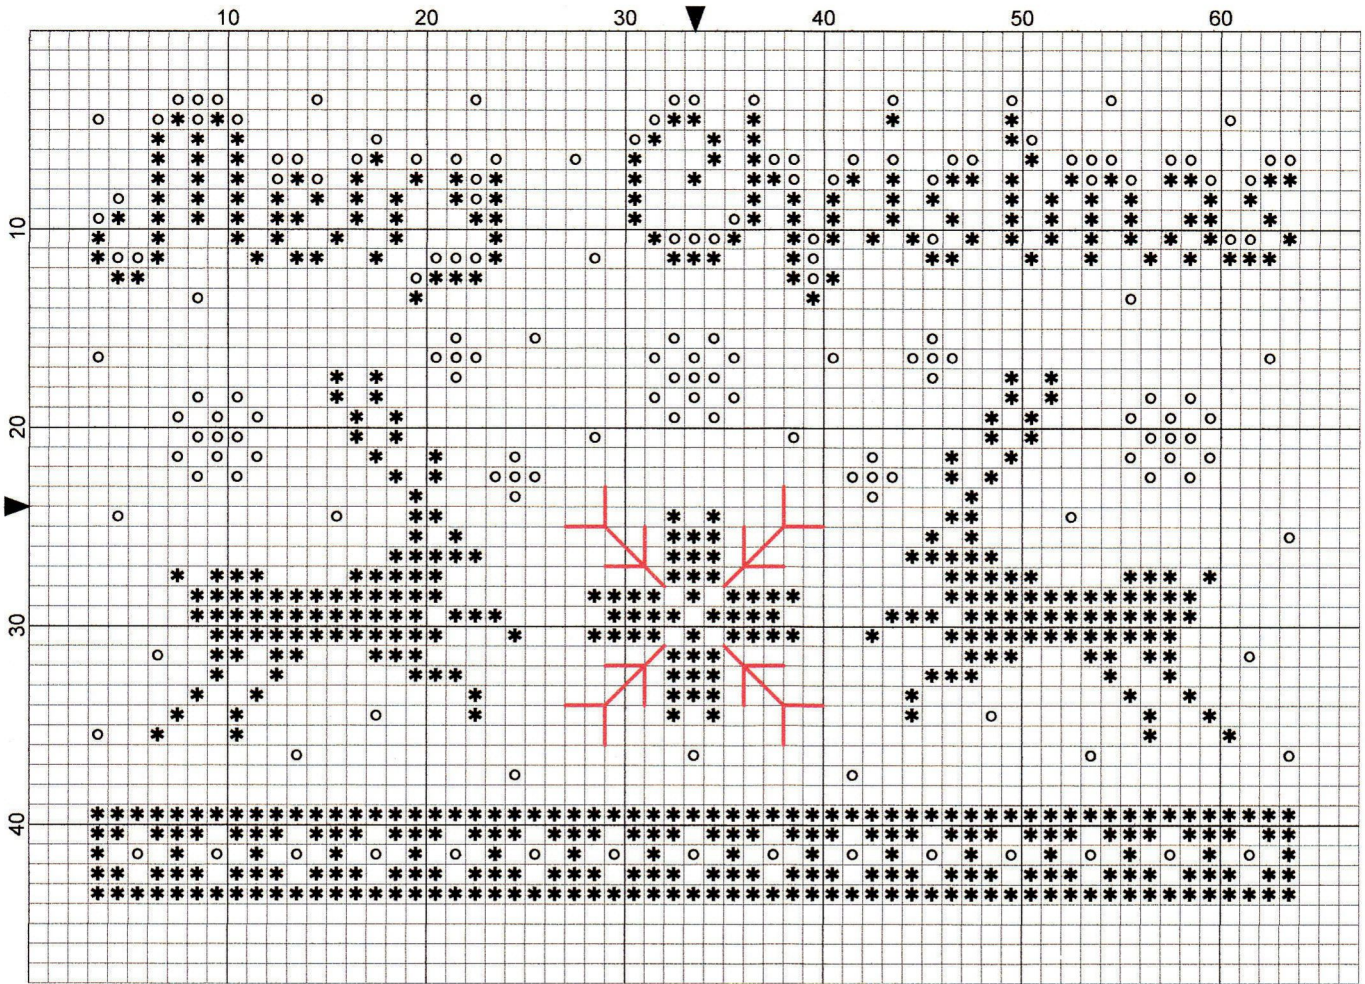

Merry Christmas Deer

Merry Christmas Deer

Pattern Author: Laura Rimola
Company: The Little Stitcher

Website: <http://thelittlestitcher.blogspot.com>

Grid Size: 67W x 48H

Design Area: 4,36" x 2,93" (61 x 41 stitches)

Model stitcher on 32ct Belfast Zweigart linen – Vintage Country Mocha

Stitch the design using two strands of floss over two linen threads.

Symbol guide:

- DMC Cotton 3865 winter white
- * DMC Cotton 355 terra cotta - dk

BackStitch Lines: DMC Cotton 355 terra cotta - dk

© The Little Stitcher – 2012

RED CHRISTMAS DEER by Laura Rimola

The Little Stitcher