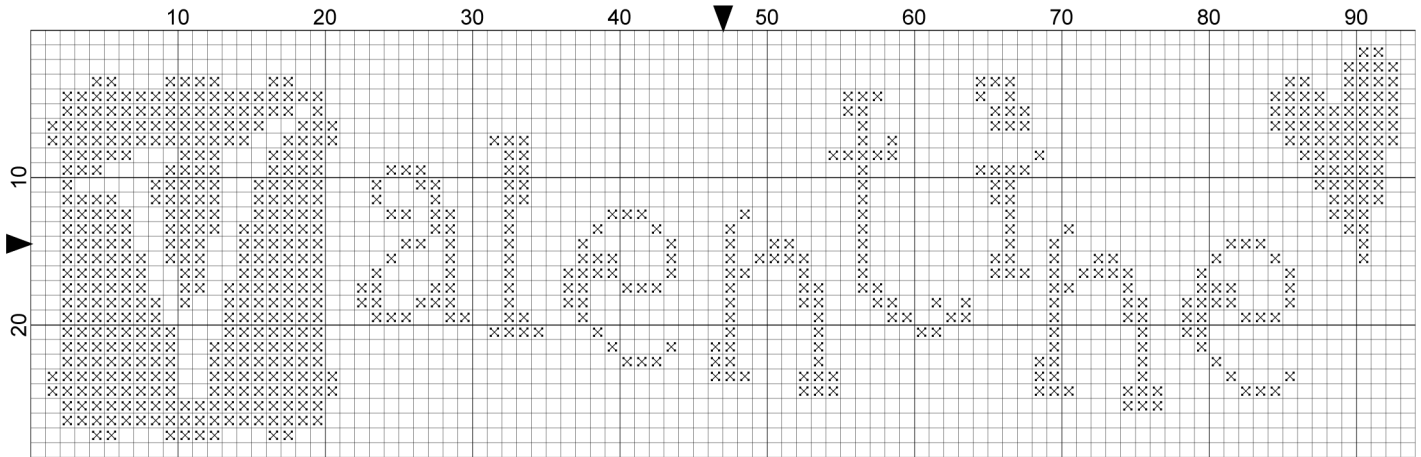

Valentine...

Valentine

Grid Size: 94W x 29H
Design Area: 16,69 cm x 4,90 cm (92 x 27 stitches)

Legend:
☒ [2] DMC 355 terra cotta - dk

Happy St. Valentine