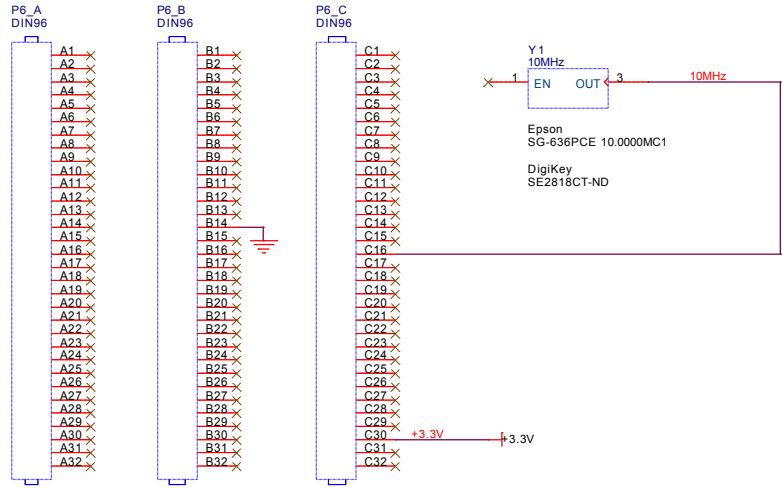

YOU CAN USE AMP 5650908-5 CONNECTORS AVAILABLE FROM MOUSER (MOUSER 571-5650908-5) BUT BE AWARE THAT THESE ARE REVERSE-NUMBERED. NUMBERS SHOW ARE OZY/JANUS/ATLAS NUMBERS

PLUG DIN CONNECTOR INTO ATLAS J6
USE ONLY ON TEST STATION 2

Design Copyright 2007 Scott Cowling WA2DFI
All rights reserved.
Licensed under TAPR OHL <http://tapr.org/OHL>
Non Commercial

Title		
HPSDR: Janus Reference Oscillator		
Size B	Document Number	Rev X1
Date:	Wednesday, May 09, 2007	Sheet 2 of 4